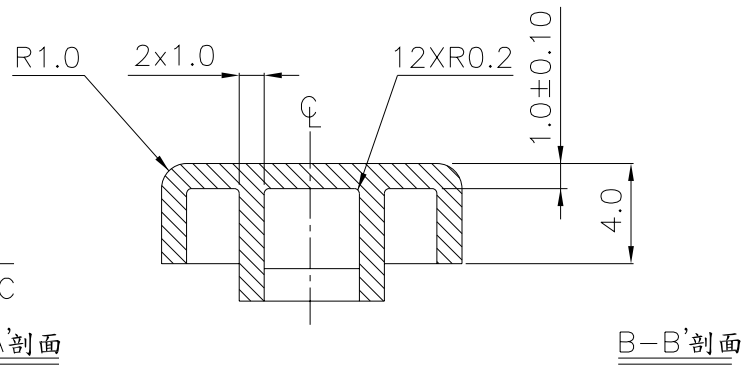

附 表 A	KTSC-21	Ge	灰色 (GREY)	方形 (SQUARE)
		S	橙色 (SALMON)	
		G	綠色 (GREEN)	
		Y	黃色 (YELLOW)	
		B	藍色 (BLUE)	
		R	紅色 (RED)	
		I	象牙色 (IVORY)	
K	黑色 (BLACK)			
PART NO.		COLOR	TYPE	

General Tolerance : ±0.2mm