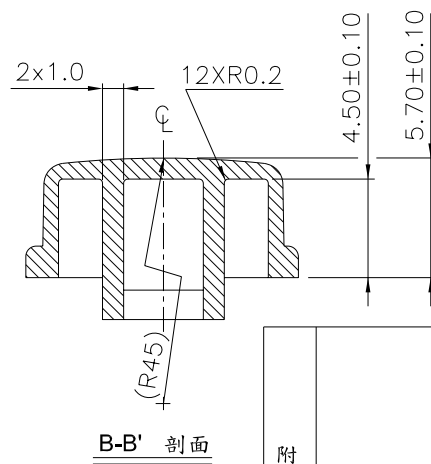

KTSC-22

附 表 A	KTSC-22	Ge	灰色 (GREY)	圓形 (Circular)
		S	橙色 (SALMON)	
		G	綠色 (GREEN)	
		Y	黃色 (YELLOW)	
		B	藍色 (BLUE)	
		R	紅色 (RED)	
		I	象牙色 (IVORY)	
K	黑色 (BLACK)			
PART NO.		COLOR	TYPE	

General Tolerance : ±0.2mm